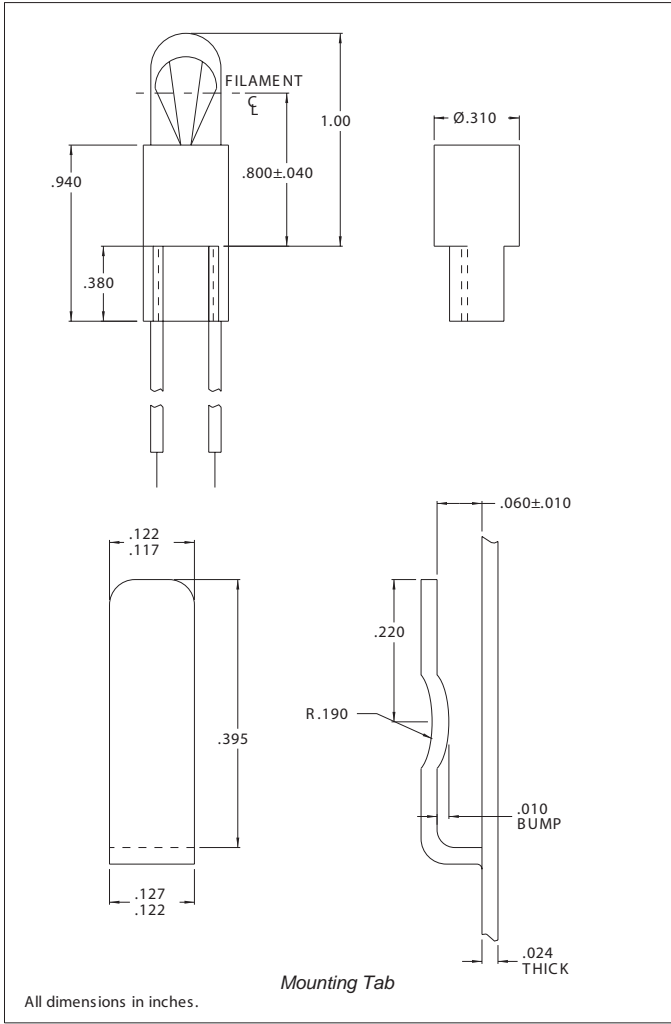

## 4120 Series Relampable Socket

### DESCRIPTION AND FEATURES

Mounting: Tab mount

Wire Leads: No.22 AWG, 4.50" long,  
.50" stripped

Housing: White nylon

Lamp: T-1 3/4 Wedge base

Note: Lamps must be ordered separately.